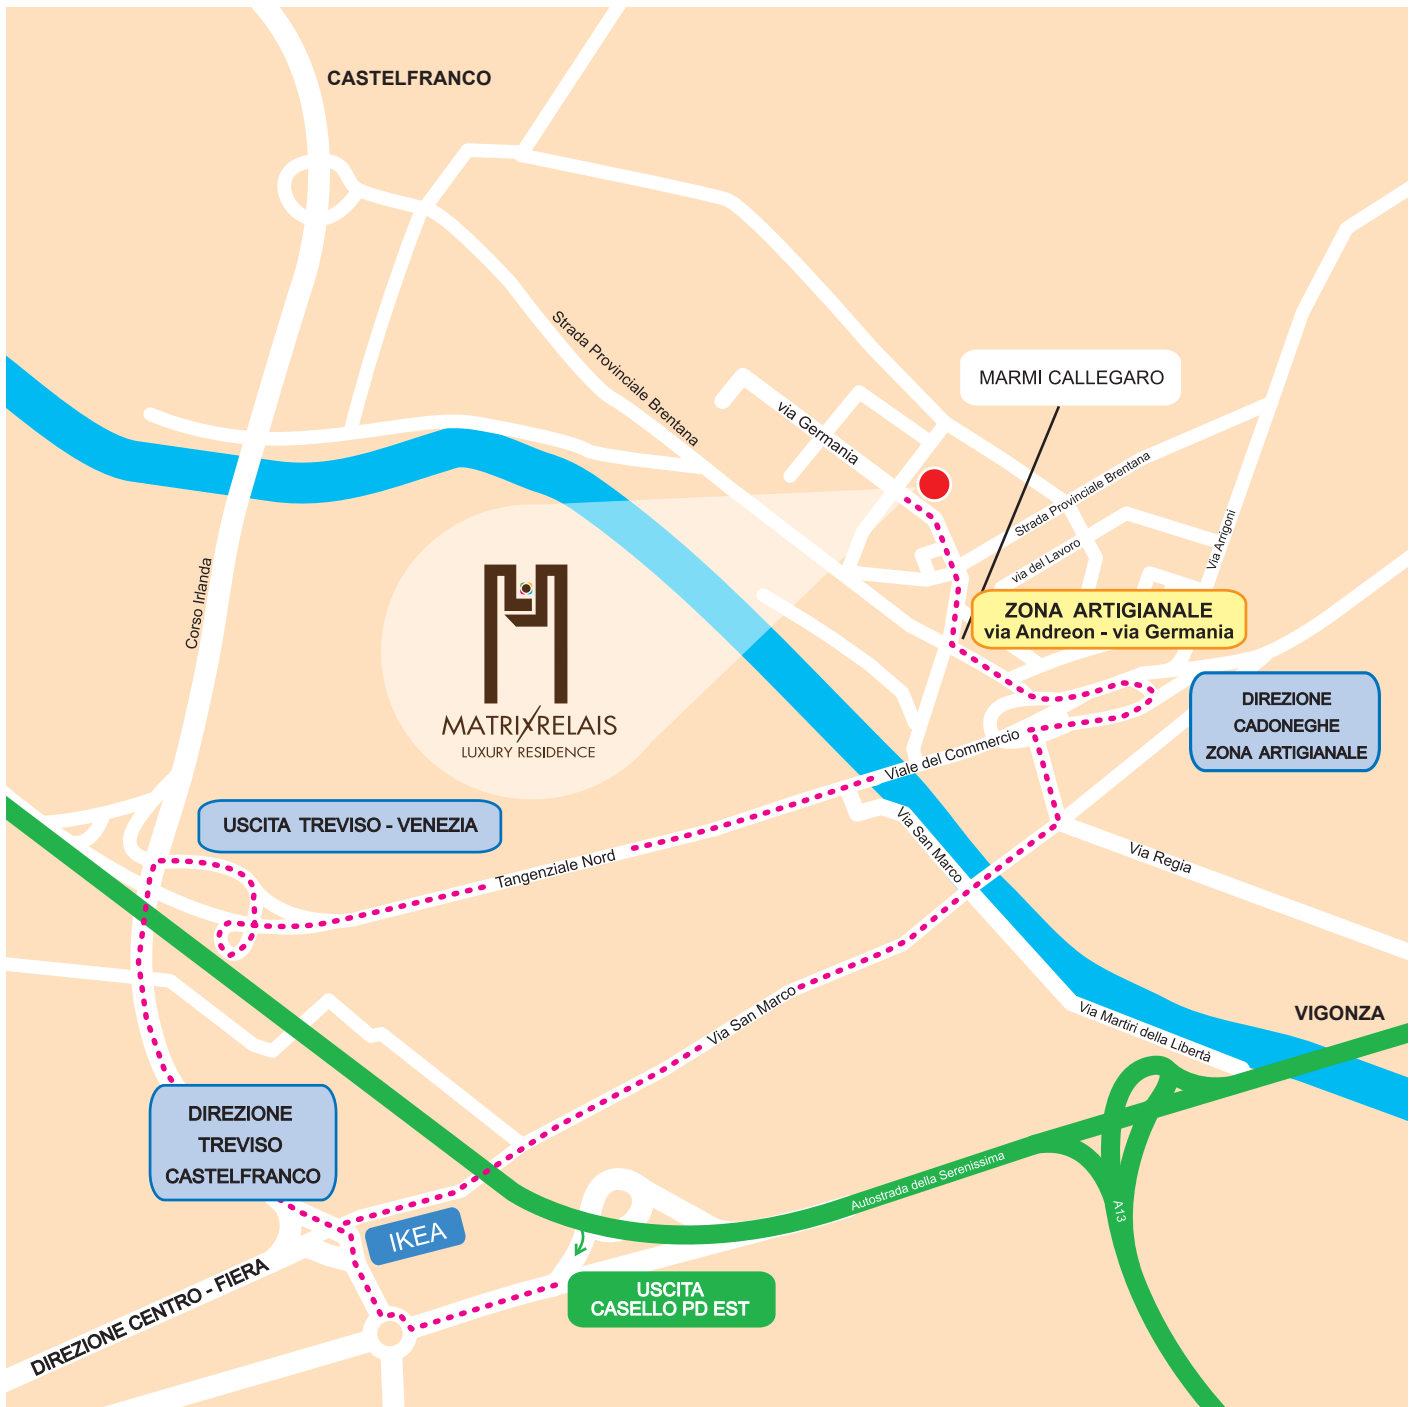

## LUXURY RESIDENCE

### Matrix Relais Luxury residence Hotel

via Germania, 22

35010 Peraga di Vigonza (Padova)

coordinate GPS: Lat. N 45°26'09" - Long. E 11°56'59"